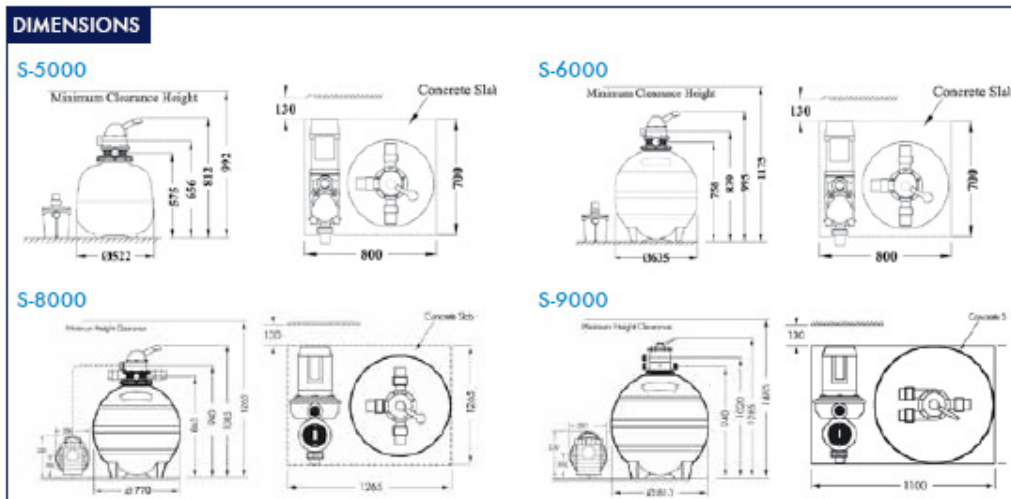

## Poolrite Media Filters - Now in Marble Speckled Finish

Code	Model	Product Description
1150	S-5000	522mm (20") Dia with Smart Valve MK2
1151	S-6000	635mm (25") Dia with Smart Valve MK2
1152	S-8000	770mm (30") Dia with Smart Valve MK2
1154	S-9000	813mm (32") Dia with 50mm Valve MK4

MODEL	S-5000	S-6000	S-8000	S-9000
Filter Tank Diameter	522mm (20 in)	635mm (25 in)	770mm (30 in)	813mm (32 in)
Max Flow Rate (L/hr)	13,200	18,000	27,000	33,000
Fine Media Weight (kg)	45	90	120	150
Coarse Media Weight (kg)	30	45	45	60
Pump Model	SQI-300/400	SQI-500	SQI-600	SQI-700